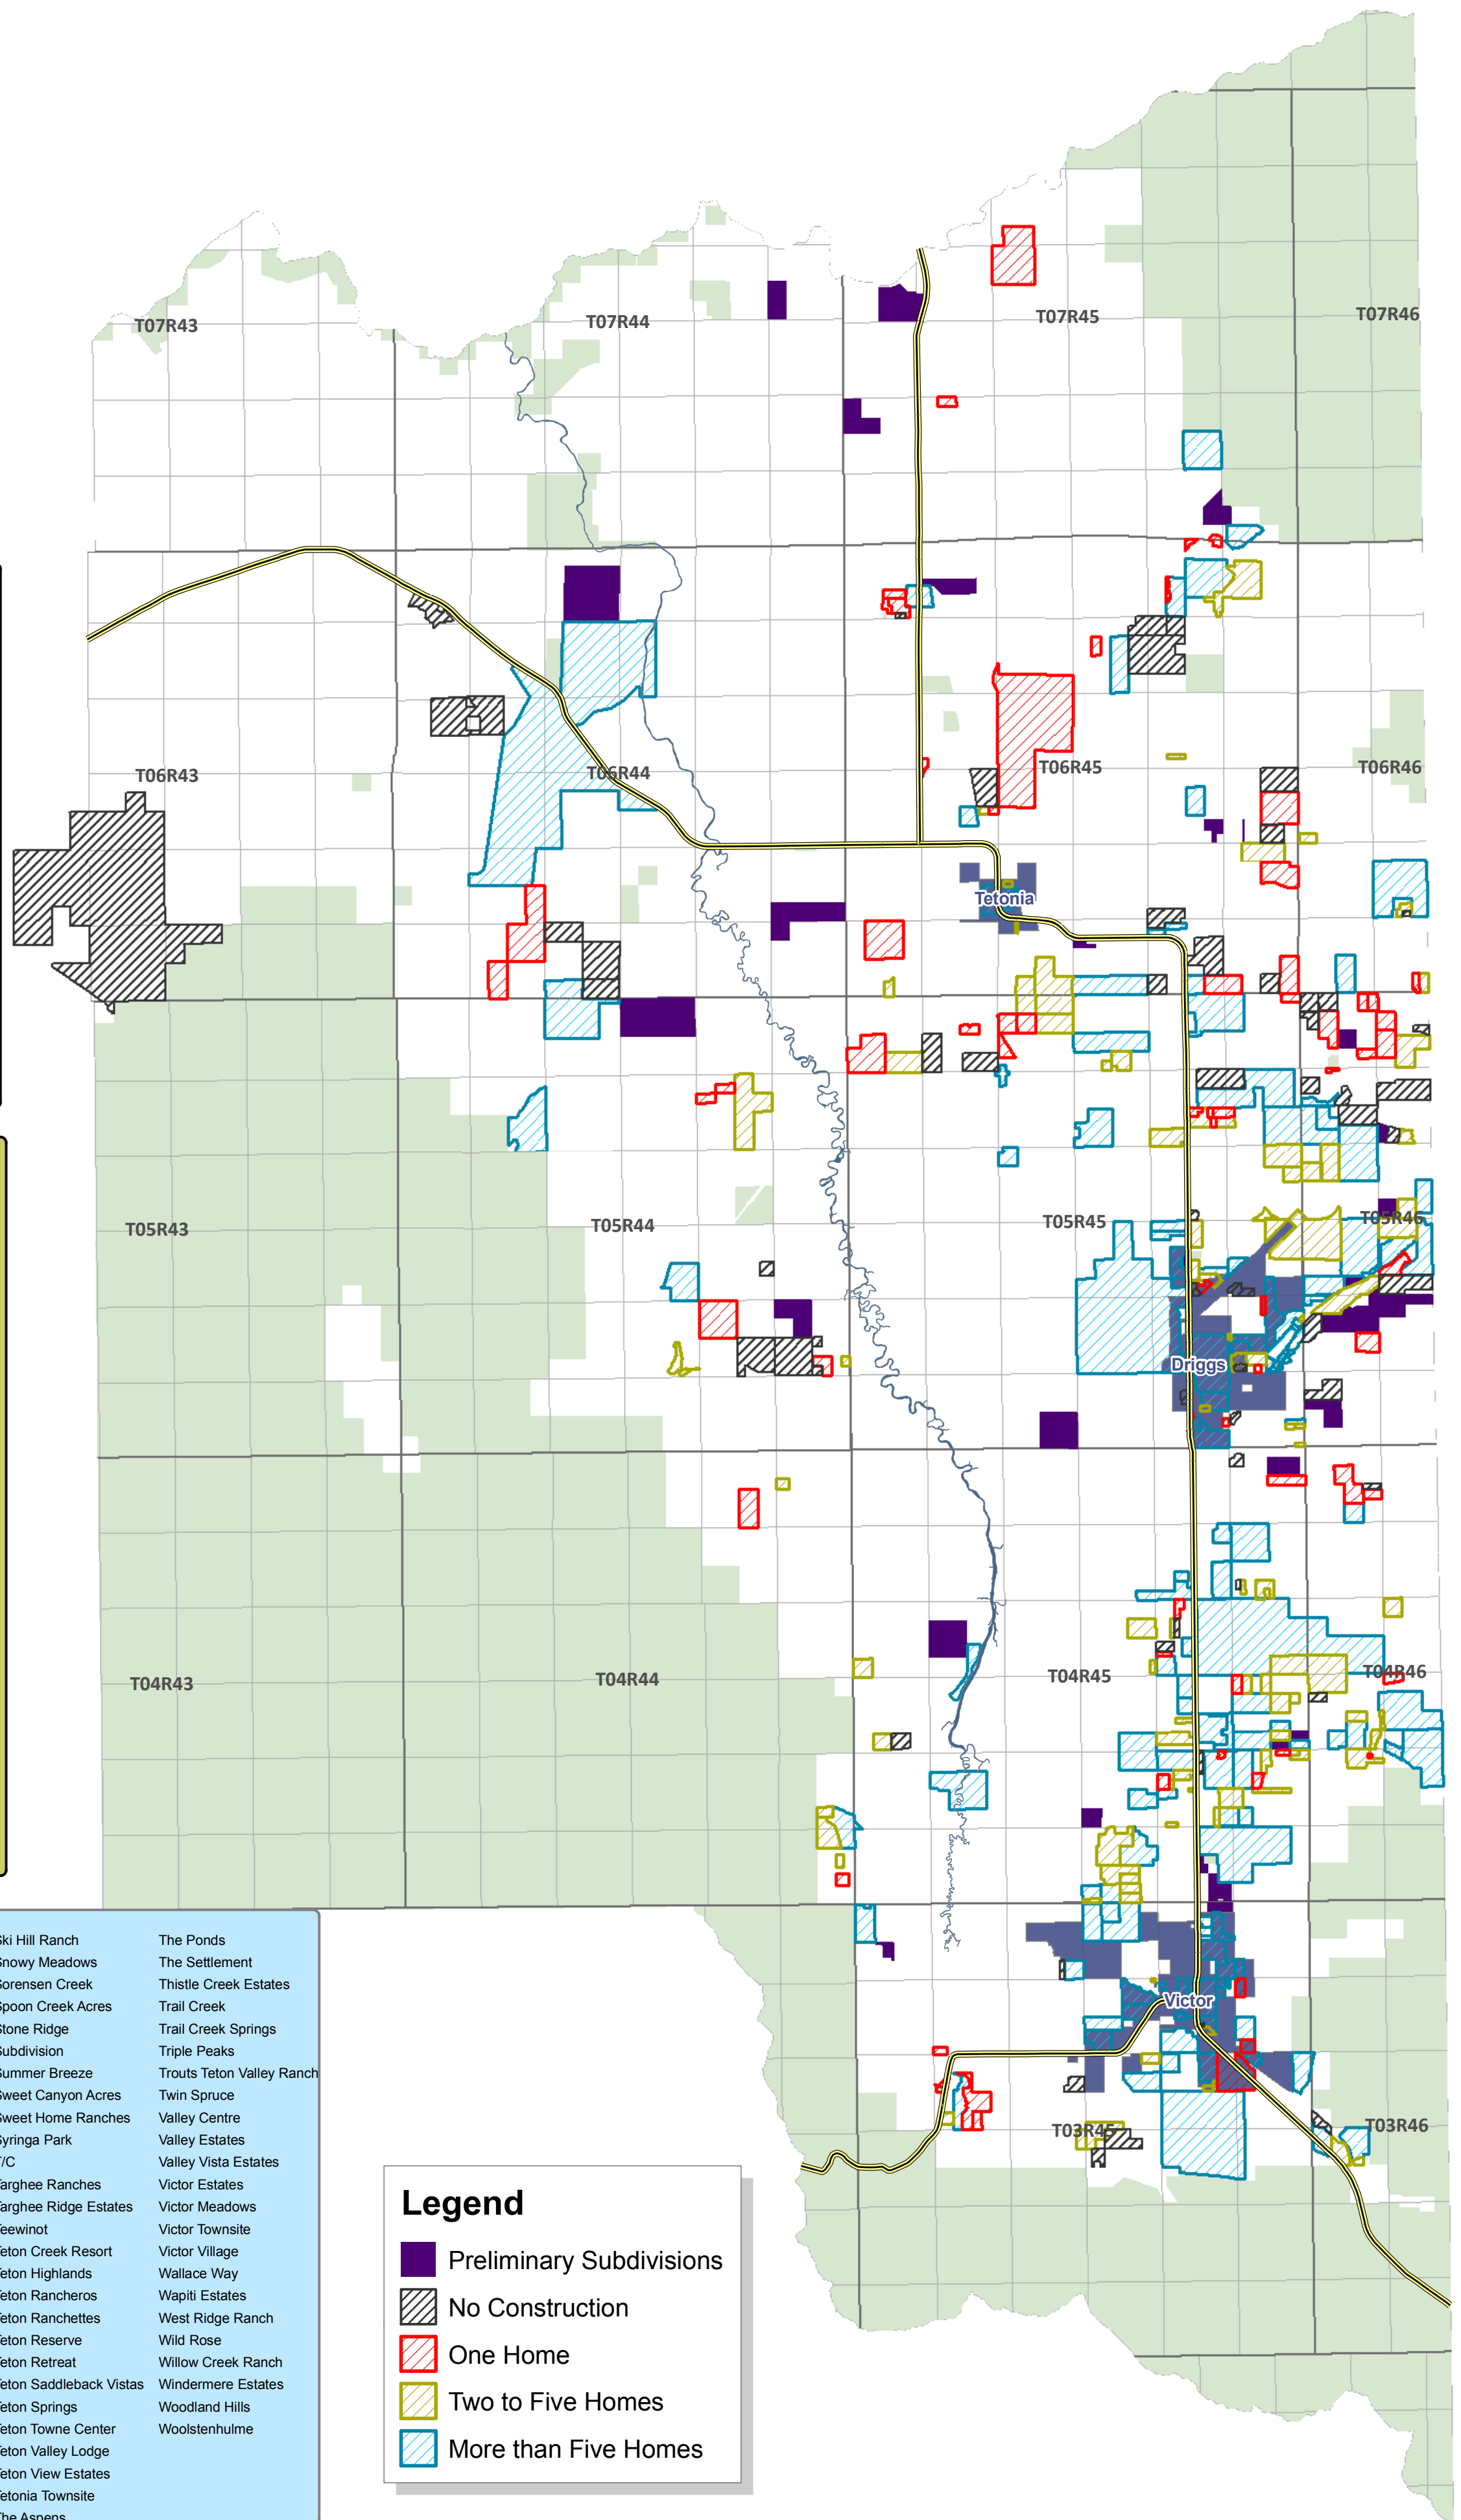

TWO TO FIVE HOMES

100 E. Ski Hill Rd	Edelweiss	Peak View Estates
154 West 400 North	Elk View	Rammell
22 West 600 South	Fairfield	Redtail
27 East 550 south	Falcon Creek	Saddle Bluff Ranch
30 East 400 North	Flying T	Sage Grouse Meadows
350 North 30 West	Forest Ridge	Sagewood
51 East 400 South	Four Corners	Scot Green
521 West 625 South	Fox Springs	Sheeks
528 South 50 West	Frontier Ranches	Skimeister
702 North 100 East	Geopon	Smith Canyon Ranches
Amadon	Golden Ridge	Snow Crest Ranch
Badger Creek Ranch	Gooseberry	Spud Curtain
Barrel Roll Ranch	Grand View Ranch	State Line
Brent Park	Grant	Streubel Acres
Brianwood	Grassy Meadows	Sweetwater
Bridger Estates	Hamstead	Teton Meadows
Buckskin Ranch	Hansen Meadows	Teton Peaks View
Buttermilk Draw Ranch	Hastings Farm Country Homes	Teton Shadows
Canyon View	Hatch	Teton Sunrise
Chapin Church House	Horizon Park Ranch	The Overlook at Fox Creek
Cherry Grove	Kaufman Row	The Shire
Colter Park	Lazy V Ranch	Trent Dayton
Cottonwood Ranches	Los Pinos	Twitchell
Crane Creek	Meadow View Estates	Tzi-Tzi
Crestview Estates	Minson Lot	Warm Creek Estates
D Diamond Ranch	Mountain Vista	Wautering Hole
D Lazy T	Mustang Meadows	West Valley Estates
Darby Flats	North Leigh Creek Ranch	Willow Bud
Daydream Ranch	Padahia Meadows	Winter Buisness Park
Deer Ridge	Painted Skies	
Dry Creek Ranch	Paradise Springs	

Legend

- Preliminary Subdivisions
- No Construction
- One Home
- Two to Five Homes
- More than Five Homes

TETON COUNTY DEVELOPMENT ANALYSIS

Printed: April 12, 2010